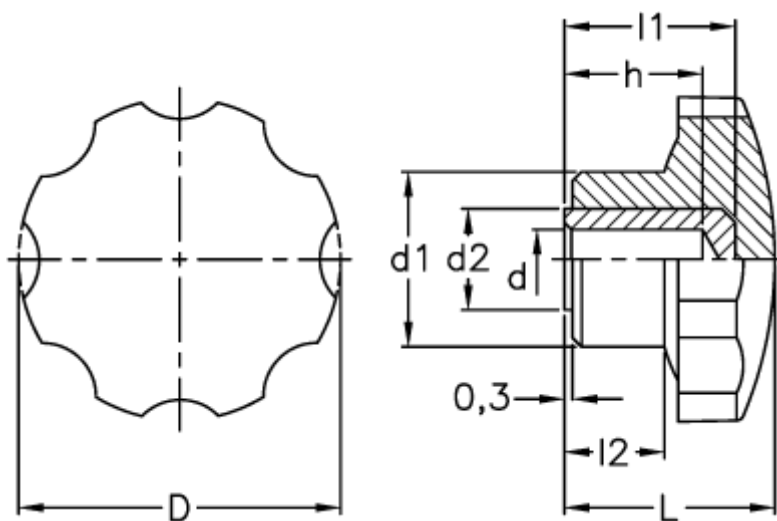

Data Sheet

Article number: 2302073311
Description: E+G Lobe knob
VH.153/54 B-6

Measures

D	= 54
d1	= 24
d2	= 15
d H9	= 6
h	= 18
L	= 32
l1	= 23
l2	= 13